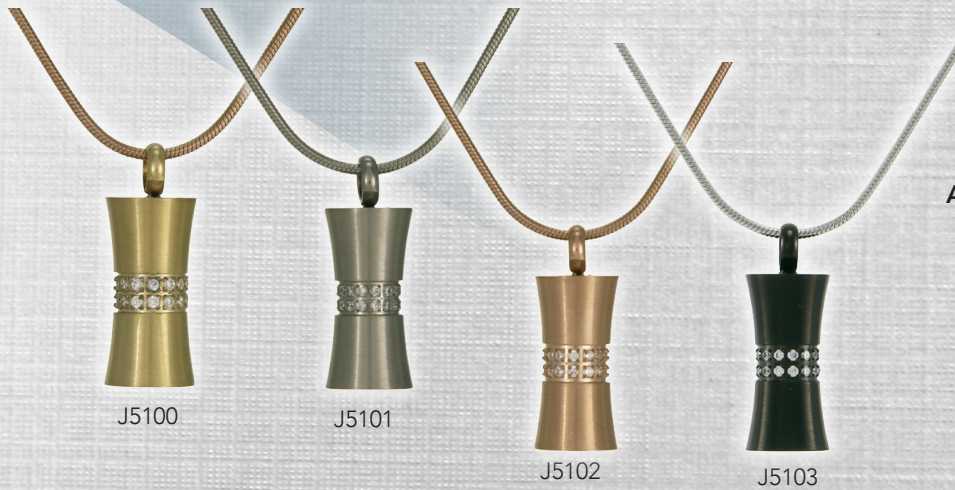

J5100

J5101

J5102

J5103

HOURGLASS

Available in Bronze, Pewter, Rose, Onyx
1.04" x .4", Nominal Capacity

The Hourglass collection features two rows of cubic zirconias that accentuate the center of the design and circle the entire piece. The cremated remains compartment is threaded at the bottom. These pendants come with a matching 19" chain. 24" chains are available separately. Bronze is 14K gold plated, Rose is rose gold plated.

PERSONALIZATION

Names & Dates
Not Available