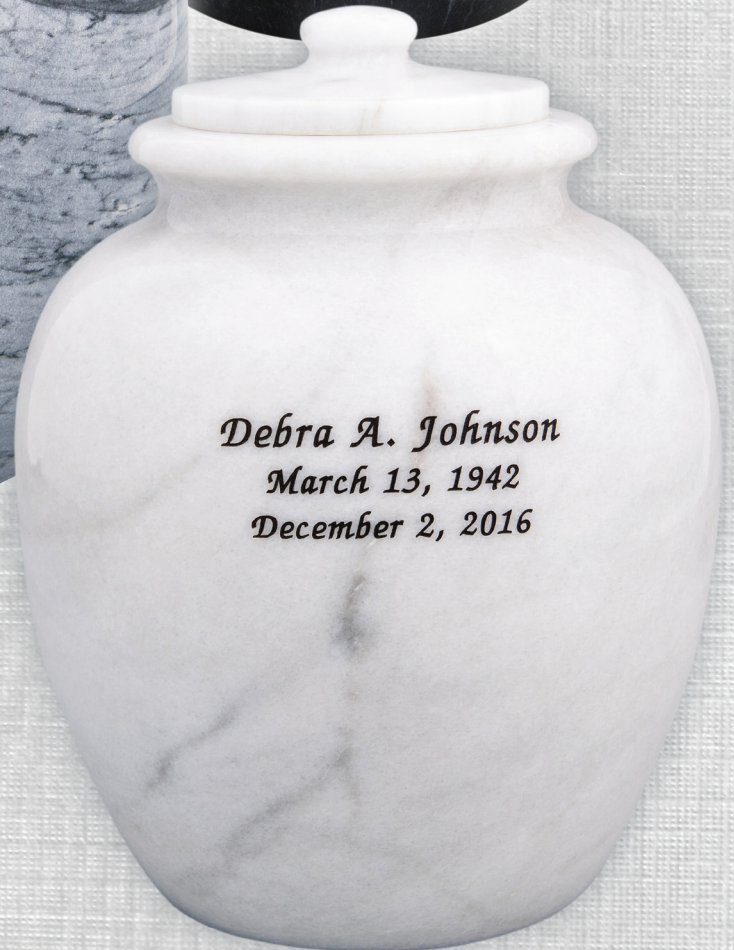

Names & Dates	Designs
Pendant Only	Not Available

✓ URN MAY BE USED AS BURIAL VAULT

720 RAINBOW
 LEGACY™
 SHOWN WITH OPTIONAL
 PENDANT

LEGACY™
Natural Marble Urn

220 LEGACY™
 SHOWN WITH OPTIONAL
 PENDANT

420 LEGACY™