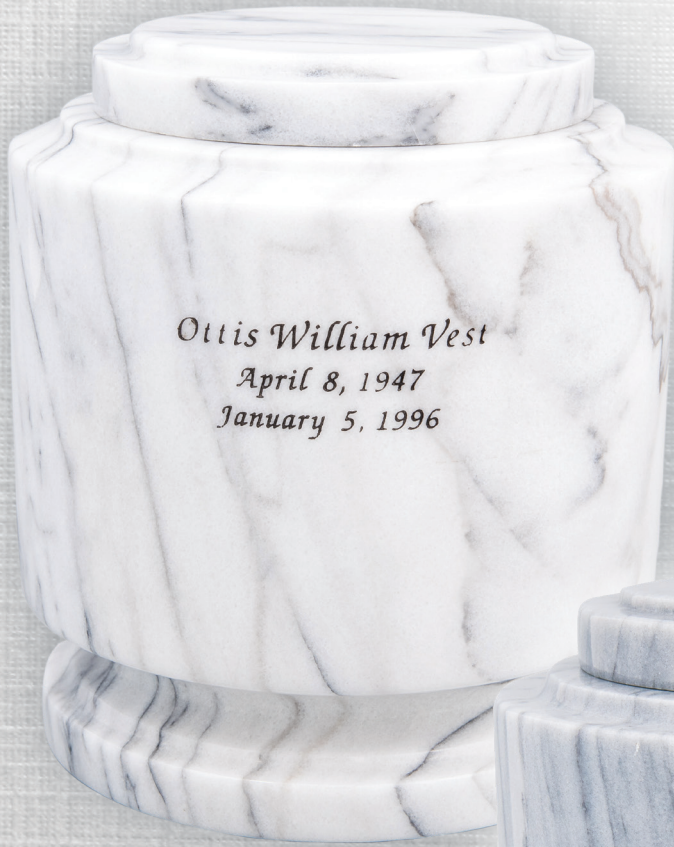

379 ESTATE II®

Ottis William Vest
April 8, 1947
January 5, 1996