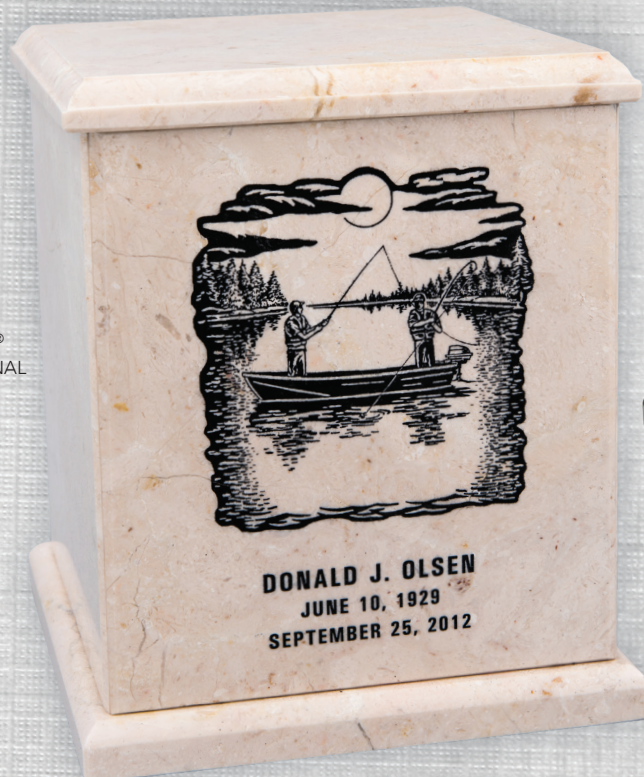

601 EVERMORE®
SHOWN WITH OPTIONAL
FISHING 02